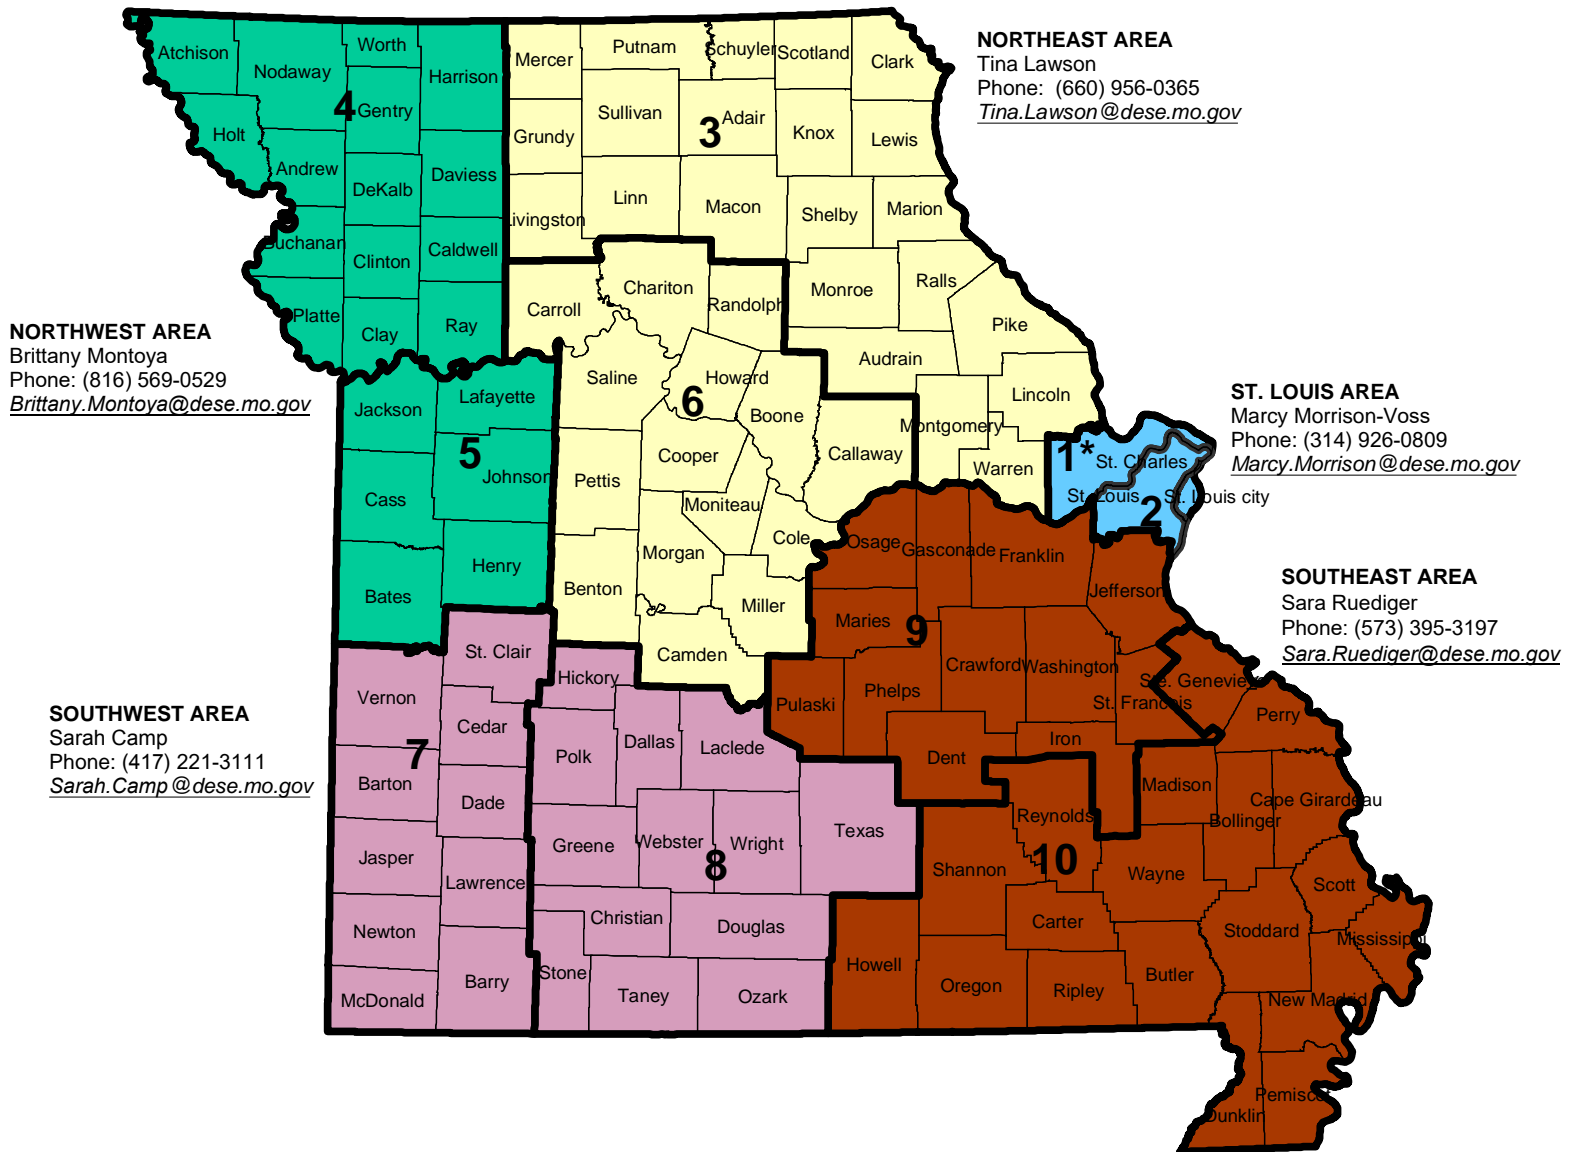

MISSOURI FIRST STEPS

System Point of Entry (SPOE) Regions Area Directors Map

**Northwest
Region Counties**

Andrew
Atchison
Bates
Buchanan
Caldwell
Cass
Clay
Clinton
Daviess
DeKalb
Gentry
Harrison
Henry
Holt
Jackson
Johnson
Lafayette
Nodaway
Platte
Ray
Worth

Northeast Region Counties

Adair
Audrain
Benton
Boone
Callaway
Carroll
Camden
Chariton
Clark
Cole
Cooper
Grundy
Howard
Knox
Lewis
Lincoln
Linn
Livingston
Macon
Marion
Mercer
Miller
Moniteau

**Southwest
Region Counties**

Barry
Barton
Cedar
Christian
Dallas
Douglas
Greene
Hickory
Jasper
Laclede
Lawrence
McDonald
Newton
Ozark
Polk
St. Clair
Stone
Taney
Texas
Vernon
Webster
Wright

Southeast Region Counties

Bollinger
Butler
Cape Girardeau
Carter
Crawford
Dent
Dunklin
Franklin
Gasconade
Howell
Jefferson
Madison
Maries
Mississippi
New Madrid
Oregon
Osage
Pemiscot

**St. Louis
Region Counties**

St. Charles
St. Louis
St. Louis City