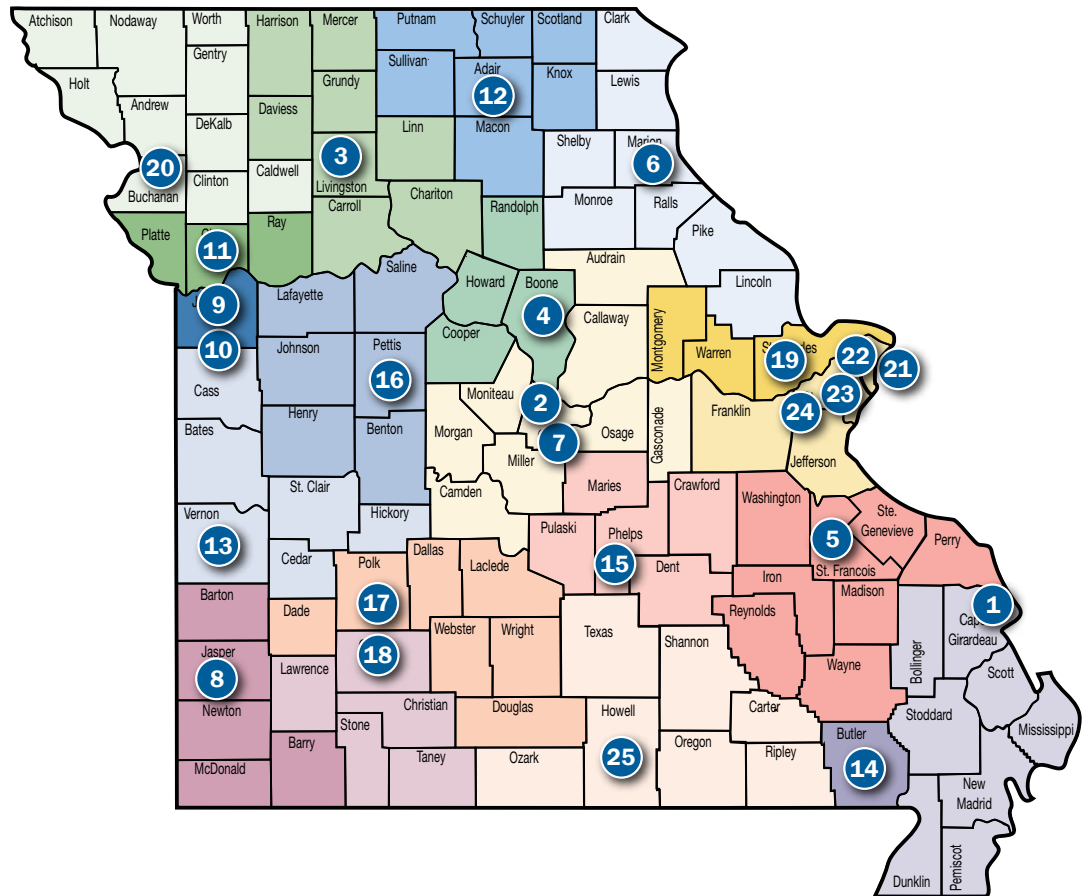

6) HANNIBAL VR

112 Jaycee Drive
Hannibal, MO 63401
Toll-free: 877-222-8960

7) JEFFERSON CITY VR

1500 Southridge Drive,
Suite 200
Jefferson City, MO 65109
Toll-free: 866-661-9106

8) JOPLIN VR

801 E. 15th St., Suite B
Joplin, MO 64804
Toll-free: 877-222-8964

9) KANSAS CITY DOWNTOWN VR

615 E. 13th St., Suite G-3
Kansas City, MO 64106
Toll-free: 866-971-8568

10) KANSAS CITY EAST/ TRANSITION VR

Joseph P. Teasdale State
Office Building
8800 E. 63rd St., Suite 260
Raytown, MO 64133
Toll-free: 866-831-1363

11) KANSAS CITY NORTH VR

8030 N. Oak Trafficway
Kansas City, MO 64118
Toll-free: 877-270-0198

12) KIRKSVILLE VR

1612 N. Osteopathy, Suite B
Kirksville, MO 63501
Toll-free: 877-222-8962

13) NEVADA VR

621 E. Highland Ave., Suite 2
Nevada, MO 64772
Toll-free: 800-598-3471

14) POPLAR BLUFF VR

1903 Northwood Drive, Suite 3
Poplar Bluff, MO 63901
Toll-free: 800-281-9894

15) ROLLA VR

1101A Kingshighway St.
Rolla, MO 65401
Toll-free: 800-890-2867

16) SEDALIA VR

2115 W. Broadway Blvd.
Sedalia, MO 65301
Toll-free: 800-924-0419