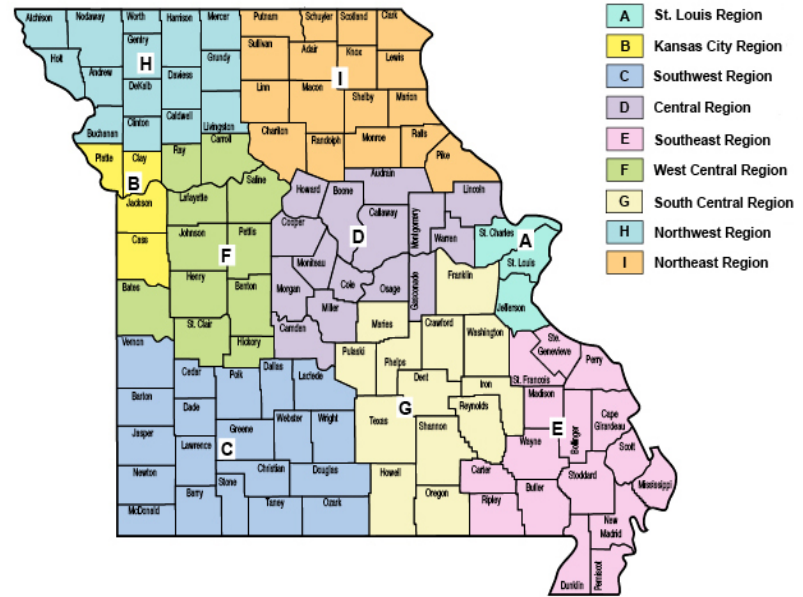

Region A

050-Jefferson
092-St. Charles
096-St. Louis Co.
115-St. Louis

Revised 8/27/10

Federal Programs

Christina Wales
PO Box 480, 205 Jefferson Street
Jefferson City, MO 65102
Phone: 573-751-9124
Fax: 573-526-6698
Christina.Wales@dese.mo.gov

MO School for The Blind
MO School for Severely Disabled
Plus counties listed above

Donna Cash
PO Box 480, 205 Jefferson Street
Jefferson City, MO 65102
Phone: 573-522-8763
Fax: 573-526-6698
Donna.Cash@dese.mo.gov

Area Supervisor

Tim Ricker
821 Gandolf Way
Eureka, MO 63025
Phone: 314-675-8467
Tim.Ricker@dese.mo.gov

All of Jefferson County
All of St. Charles County
Hazelwood
Kirkwood
Parkway
Pattonville
Riverview Gardens
Rockwood
St. Louis Public
Valley Park
Webster Groves