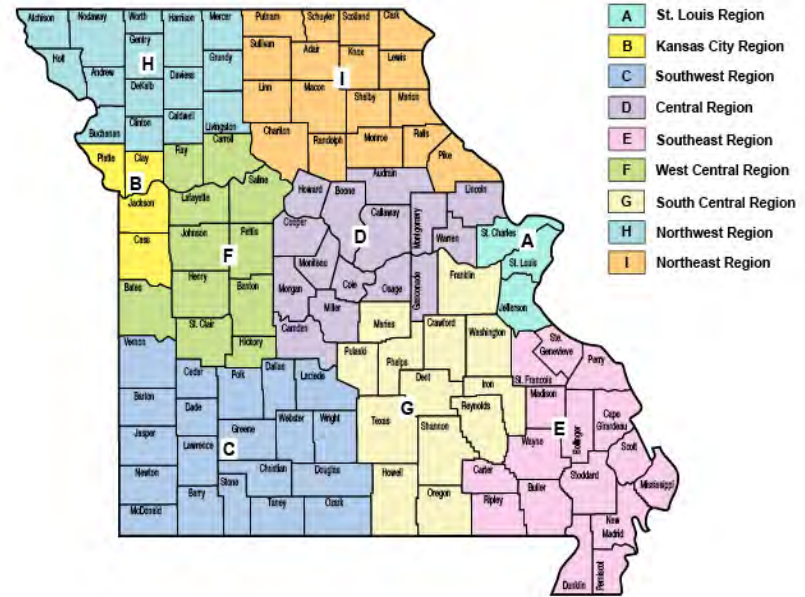

## Region A

050-Jefferson  
092-St. Charles  
096-St. Louis Co.  
115-St. Louis

Revised 8/27/10

MO School for The Blind  
MO School for Severely Disabled  
St. Louis Charter Schools  
Plus counties listed above

### Area Supervisor

Tim Ricker  
821 Gandolf Way  
Eureka, MO 63025  
Phone: 314-675-8467  
[Tim.Ricker@dese.mo.gov](mailto:Tim.Ricker@dese.mo.gov)

All of Jefferson County  
All of St. Charles County  
Hazelwood  
Kirkwood  
Maplewood Richmond Heights  
Parkway  
Pattonville  
Riverview Gardens  
Rockwood  
Valley Park  
Webster Groves