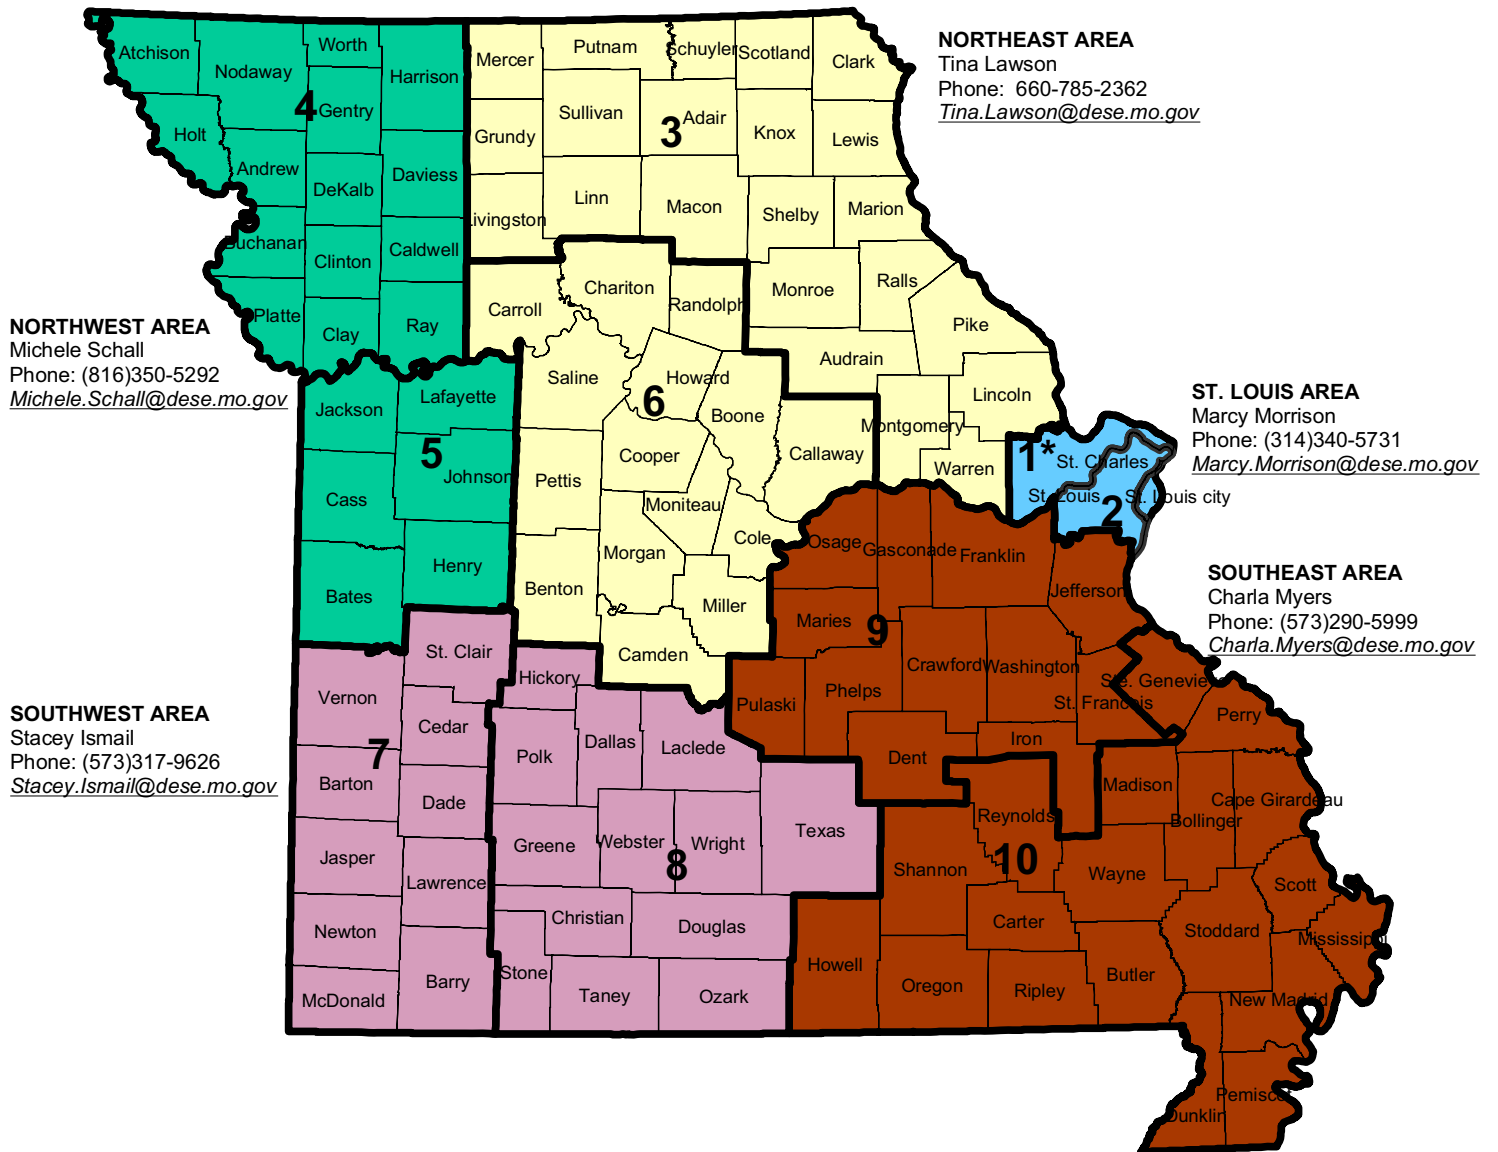

## System Point of Entry (SPOE) Regions Area Directors Map

**Northwest**

**Region Counties**

Andrew  
Atchison  
Bates  
Buchanan  
Caldwell  
Cass  
Clay  
Clinton  
Daviess  
DeKalb  
Gentry  
Harrison  
Henry  
Holt  
Jackson  
Johnson  
Lafayette  
Nodaway  
Platte  
Ray  
Worth

**Northeast Region Counties**

Adair  
Audrain  
Benton  
Boone  
Callaway  
Carroll  
Camden  
Chariton  
Clark  
Cole  
Cooper  
Grundy  
Howard  
Knox  
Lewis  
Lincoln  
Linn  
Livingston  
Macon  
Marion  
Mercer  
Miller  
Moniteau

**Southwest**

**Region Counties**

Barry  
Barton  
Cedar  
Christian  
Dade  
Dallas  
Douglas  
Greene  
Hickory  
Jasper  
Laclede  
Lawrence  
McDonald  
Newton  
Ozark  
Polk  
St. Clair  
Stone  
Taney  
Texas  
Vernon  
Webster  
Wright

**Southeast Region Counties**

Bollinger  
Butler  
Cape Girardeau  
Carter  
Crawford  
Dent  
Dunklin  
Franklin  
Gasconade  
Howell  
Iron  
Jefferson  
Madison  
Maries  
Mississippi  
New Madrid  
Oregon  
Osage  
Pemiscot