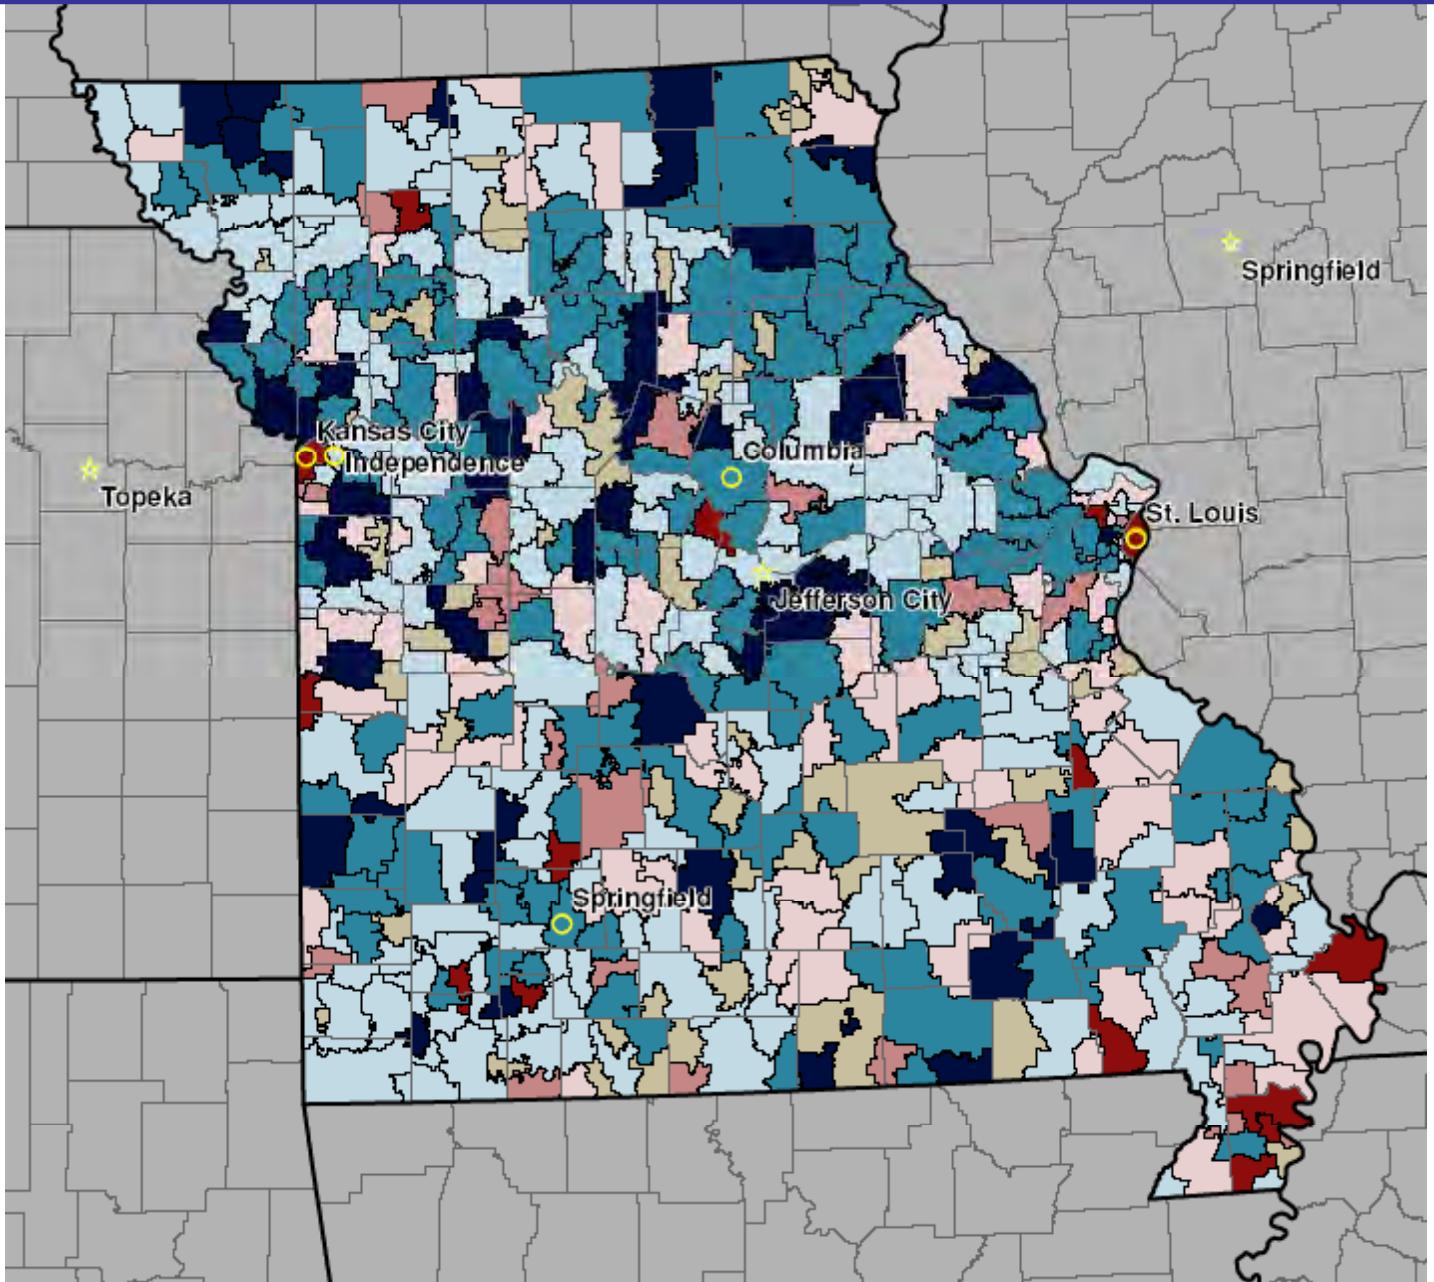

## High School Graduation Rates for Districts in Missouri 2003-04

### District graduation rate

(U.S. avg.: 70%)

Create maps and download detailed graduation reports for any school district in the country at:

[maps.edweek.org](http://maps.edweek.org)