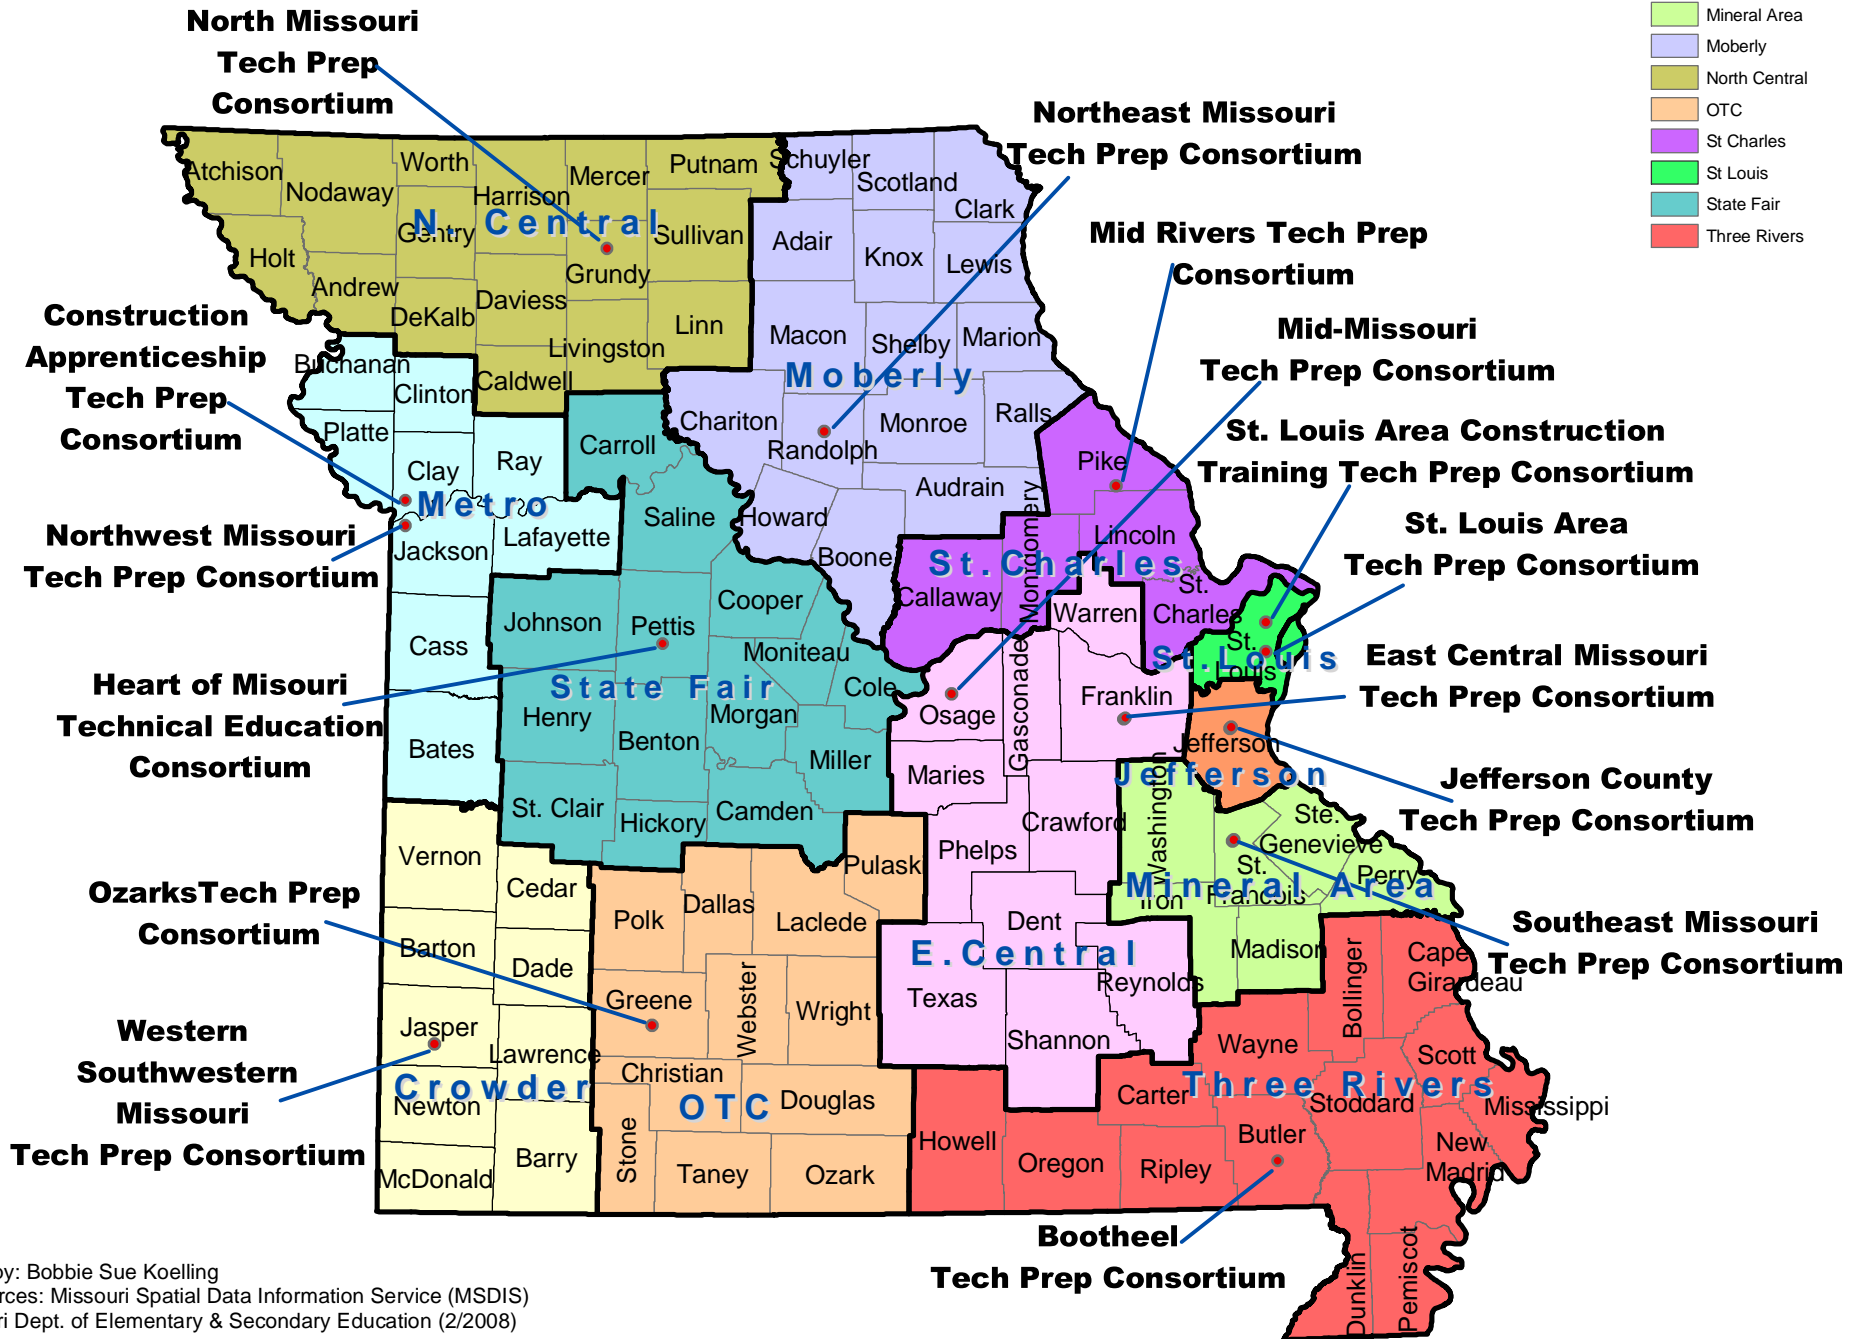

12 Tech Prep Consortia

12 Tech Prep Consortia

- Crowder
- East Central
- Jefferson
- Metro
- Mineral Area
- Moberly
- North Central
- OTC
- St. Charles
- St. Louis
- State Fair
- Three Rivers

Cartography: Bobbie Sue Koelling
 Data Sources: Missouri Spatial Data Information Service (MSDIS)
 & Missouri Dept. of Elementary & Secondary Education (2/2008)